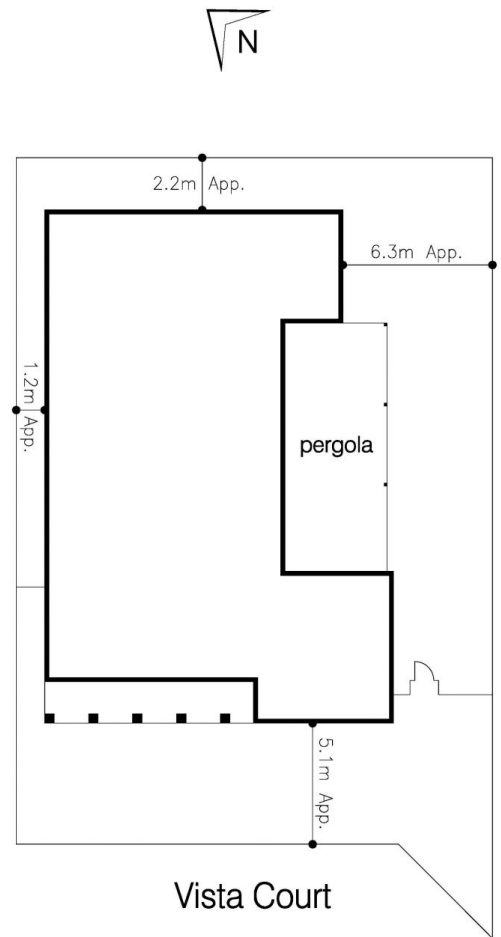

20 Vista Court Altona Meadows VIC

5  2  2 

Rare opportunity to purchase this one owner family home in a quiet court location, situated in this tightly held pocket of Bayview Glen Estate opposite Skeleton Creek. Immaculately presented inside and out, it comprises 5 large bedrooms, main with en suite and walk in robe. Multiple living zones with formal lounge, huge kitchen and open plan living area, overlooking an impressive undercover pergola ideal for entertaining in any weather. Other features include ample storage throughout, ducted heating, ducted cooling & split system heating/cooling. Set on an impressive 587m² this residence is further complimented with a large double garage with internal access, walking track along Skeleton creek, close to schools, transport & Central square shopping.

Price : \$ 1,045,000
Land Size : 587 sqm
View : <https://www.barlows.com.au/sale/vic/west/altona-meadows/residential/house/7555965>

Anthony Molinia
03 9398 3888

20 Vista Court, Altona Meadows